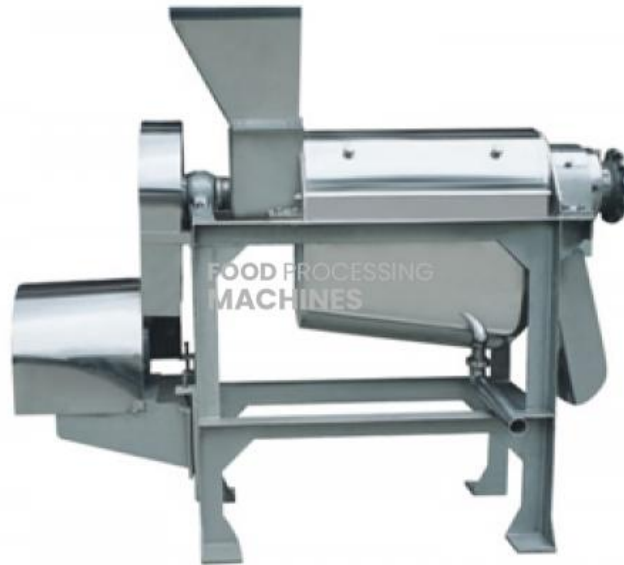

Product Name :
Spiral Juice Extractor

Product Code :
FOOD-JCE0007

Description :

Spiral Juice Extractor

Technical Specification :

It adopts simple structure, easy to operate, clean and maintain.
It has high bearing capacity, which avoid deformation, blocking and slipping.
It is resistant to corrosion and abrasion, with long working life.
It can realize automatic crushing, juice extracting and slag discharging.

Size(mm)	Power(kw)	Capacity(t/h)
850*380*850	1.5	0.5
910*420*940	2.2	1
1300*700*1330	4	1.5