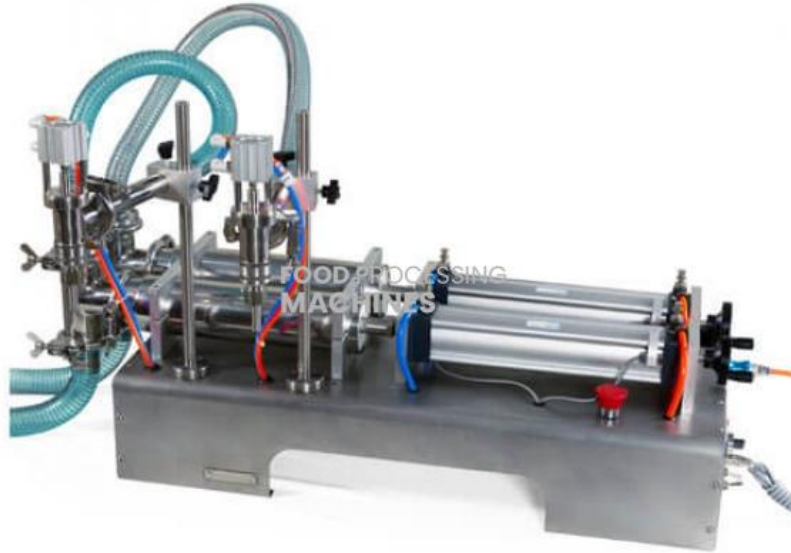

**Product Name :**  
Liquid Filling Machine Manual Type

**Product Code :**  
FOOD-JCE0018

**Description :**

Liquid Filling Machine Manual Type